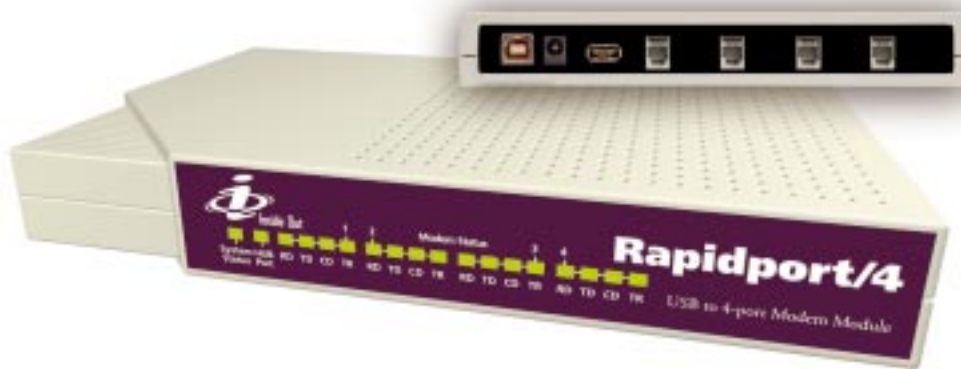

FOUR 56K V.90 MODEMS

Rapidport™

Connectware™

Plug-and-Play Multi-Modem Expansion

The Rapidport/4 USB to four-port modem module with built-in USB hub is the next step in USB and remote access for Microsoft NT® 4.0. This external, user-installable solution plugs into an existing USB port of a PC, thin client or server, providing four 56K V.90 modems.

The Rapidport/4 gives network users access to ISP, fax, and

other group dial-up applications supported by NT RAS.

Remote Access

Remote Access for Network Users

- ▶ Add four 56K V.90 modems to a PC, server or thin client in minutes
- ▶ External, user-installable solution saves time and money – no need to open the chassis, power down or reconfigure the system
- ▶ Pool existing modem lines and share dial-up resources
- ▶ Stack and daisy chain up to five Rapidport/4 units per system for easy modem expansion
- ▶ Reliable performance for *mission-critical* applications like point-of-sale, kiosk connectivity, and remote access

RG2i Rhône Alpes Est et Sud-est
 26 rue Bergson - 42000 Saint Etienne
 tél 04.77.92.03.56 - fax 04.77.92.03.57
 www.rg2i.com - info@rg2i.fr

Rapidport Products and Part Numbers

RAPIDPORT DOMESTIC MODEL

NAME	DESCRIPTION	PART #
Rapidport/4	Four 56K V.90 Modems	301-1012-04

RAPIDPORT INTERNATIONAL MODEL

NAME	DESCRIPTION	PART #
Rapidport/4	Four 56K V.90 Modems	301-2012-04

All models ship with 1 meter USB cable and power supply.

Point-of-Sale

To view our entire line of USB solutions visit our website at www.ionetworks.com