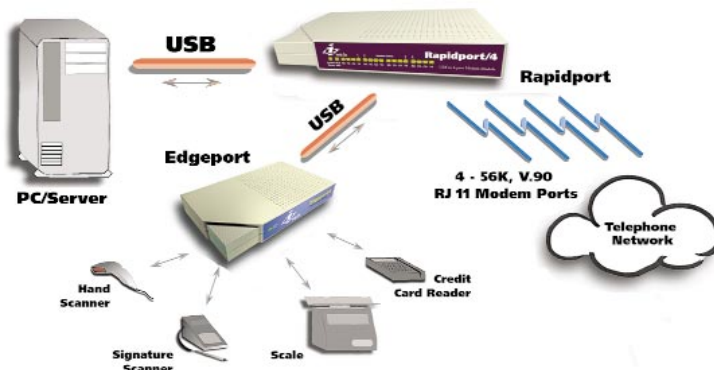

FOUR 56K V.90 MODEMS

Rapidport™

Connectware™

Plug-and-Play Multi-Modem Expansion

The Rapidport/4 USB to four-port modem module with built-in USB hub is the next step in USB and remote access for Microsoft NT® 4.0. This external, user-installable solution plugs into an existing USB port of a PC, thin client or server, providing four 56K V.90 modems.

The Rapidport/4 gives network users access to ISP, fax, and

other group dial-up applications supported by NT RAS.

Remote Access

Remote Access for Network Users

- ▶ Add four 56K V.90 modems to a PC, server or thin client in minutes
- ▶ External, user-installable solution saves time and money – no need to open the chassis, power down or reconfigure the system
- ▶ Pool existing modem lines and share dial-up resources
- ▶ Stack and daisy chain up to five Rapidport/4 units per system for easy modem expansion
- ▶ Reliable performance for *mission-critical* applications like point-of-sale, kiosk connectivity, and remote access

RAPIDPORT INTERNATIONAL MODEL

NAME	DESCRIPTION	PART #
Rapidport/4	Four 56K V.90 Modems	301-2012-04

All models ship with 1 meter USB cable and power supply.

Point-of-Sale

To view our entire line of USB solutions visit our website at www.ionetworks.com

Rapidport Technical Features and Specifications

FEATURES

- Four 56K V.90 flex modems with RJ-11 connectors
- Fully compatible with USB specification v1.0 and 1.1; backwards compatibility with USB 2.0
- Easy plug-and-play USB installation and software setup
- No IRQ, I/O address, DMA, or memory address requirements
- Front-panel LEDs display modem and hub status
- On board USB hub for easy attachment of additional units (type A downstream connector)
- Uses E2PROM for field-upgradable code
- 64-byte FIFOs per port per direction