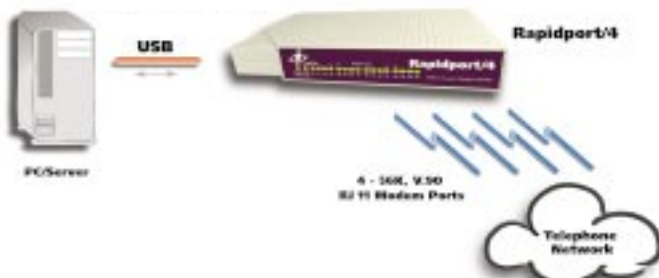

FOUR 56K V.90 MODEMS

Rapidport™

Connectware™

Plug-and-Play Multi-Modem Expansion

The Rapidport/4 USB to four-port modem module with built-in USB hub is the next step in USB and remote access for Microsoft NT® 4.0. This external, user-installable solution plugs into an existing USB port of a PC, thin client or server, providing four 56K V.90 modems.

The Rapidport/4 gives network users access to ISP, fax, and

other group dial-up applications supported by NT RAS.

Remote Access

Remote Access for Network Users

- ▶ Add four 56K V.90 modems to a PC, server or thin client in minutes
- ▶ External, user-installable solution saves time and money – no need to open the chassis, power down or reconfigure the system
- ▶ Pool existing modem lines and share dial-up resources
- ▶ Stack and daisy chain up to five Rapidport/4 units per system for easy modem expansion
- ▶ Reliable performance for *mission-critical* applications like point-of-sale, kiosk connectivity, and remote access